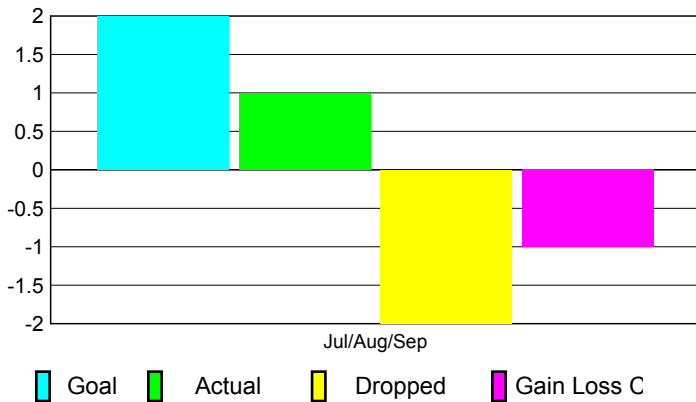

2010-2011 GMT Reports for District (or Undistricted) **District B 3**

GMT: **PEDRO A BOTELLO ORTIZ**

Location: **MEXICO**

GMT CA: **3**

CLUBS

Club Results
2010-2011

Clubs
2009-2010

Month	New Club Goal	Actual New Clubs	Actual Dropped Clubs	Gain/Loss of Clubs	Gain/Loss of Clubs
Jul/Aug/Sep	2	1	-2	-1	1
Totals	2	1	-2	-1	1

Club Results 2010-2011

Goal, New, Dropped, Gain/Loss

Comparison of Club Gain/Loss

Current Year Compared to the Previous Year

YTD Status Quo Clubs 2010-2011

Status Quo Clubs Compared to Status Quo Members

MEMBERSHIP