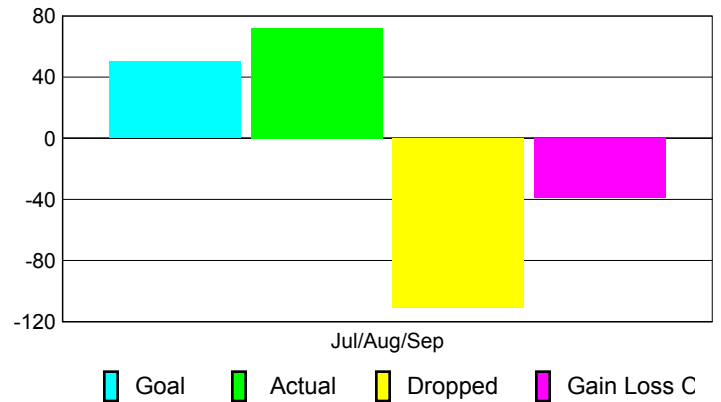

Membership Results 2010-2011

Goal, New, Dropped, Gain/Loss